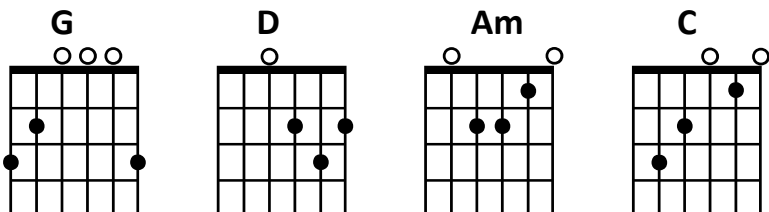

KNOCKING ON HEAVEN'S DOOR

BOB DYLAN

Letra e música Bob Dylan

Tom: G

Intro: | G D | Am | G D | C | (2X)

Verso 1

| G D | Am7 | G D | C |

G D Am
Mamma take this badge from me
G D C
I can't use it anymore
G D Am
It's getting dark, too dark to see
G D C
Feels like I'm knockin' on heaven's door

Refrão (2x):

| G D | C |

G D C
Knock, knock, knockin' on heaven's door

G D Am
Knock, knock, knockin' on heaven's door (2x)

Verso 2

| G D | Am 7 | G D | C |

G D Am
Mama, put my guns in the ground
G D C
I can't shoot them anymore
G D Am
That cold black cloud is comin' down
G D C
Feels like I'm knockin' on heaven's door

Coro

Intro

Coro

Intro

KNOCKING ON HEAVEN'S DOOR

INSTRUÇÕES E INFORMAÇÕES:

Acordes usados para essa música:

Sequência da música:

| Intro | Verso | Coro | Verso | Coro | Intro | Coro | Intro |

Sequência de acordes de cada seção:

Intro:

| G D | Am | G D | C |

Verso:

| G D | Am | G D | C |

Coro:

| G D | Am | G D | C |